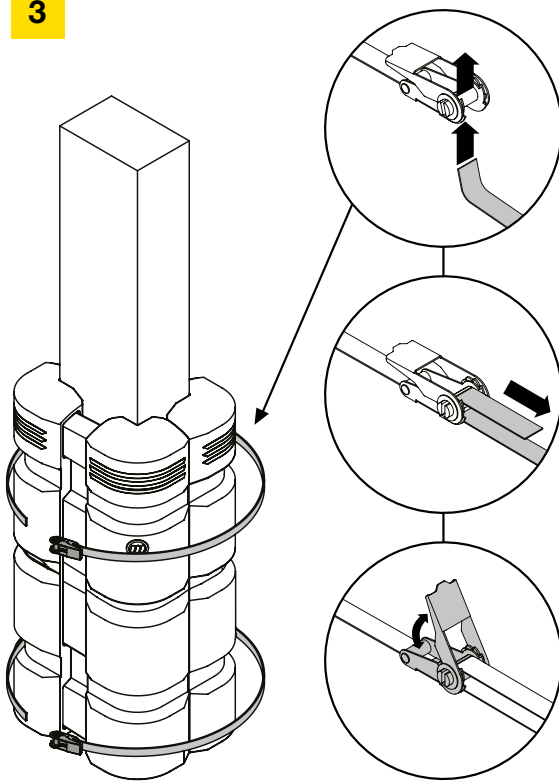

Axellent Assembly instructions

» Column Guard M07-110-030 (203-305mm)

Components

*Some components included within "M" bundles.

Column Guard
CG-C-812-307

Strap (X2)
CG-C-STP-LRG

Axellent Assembly instructions

» Column Guard

1

2

+ If extender piece is needed, line up accordingly M071-110-020.

3

4