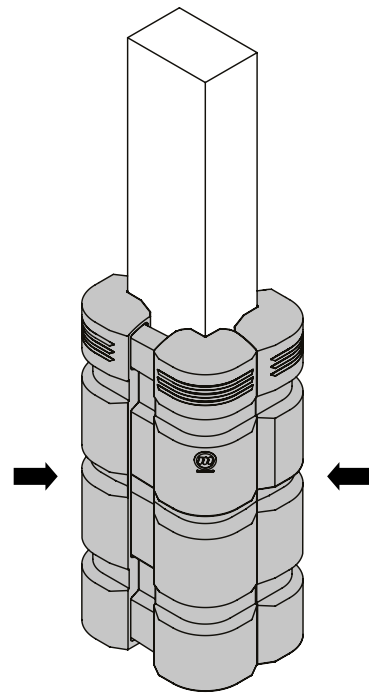

Axellent Assembly instructions

» Column Guard M07-110-030 (203-305mm)

Components

*Some components included within "M" bundles.

Column Guard
CG-C-812-307

Strap (X2)
CG-C-STP-LRG

Axellent Assembly instructions

» Column Guard

1

2

+ If extender piece is needed, line up accordingly M071-110-020.

3

4