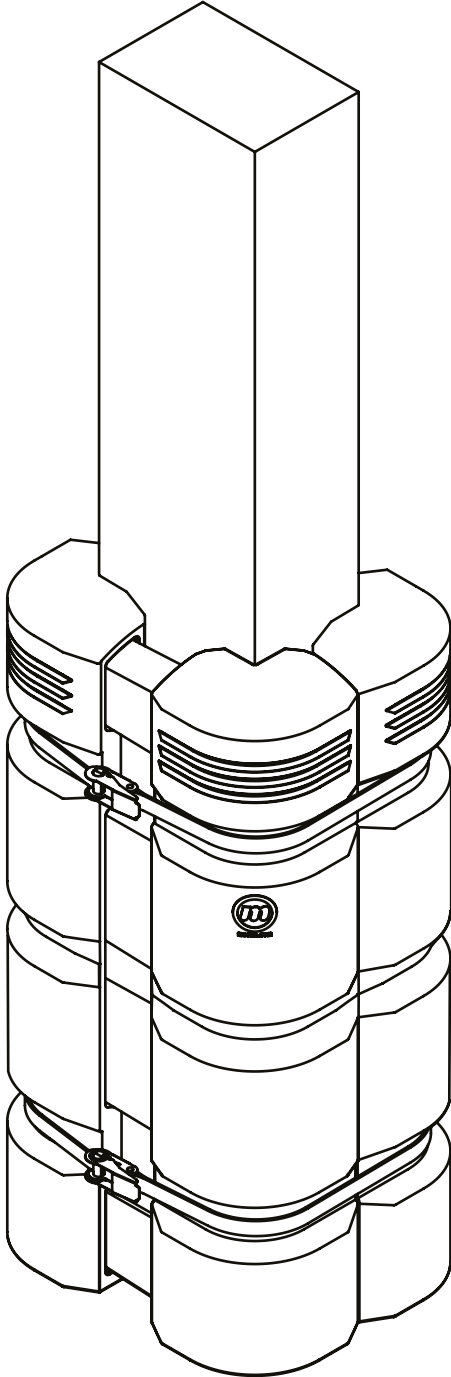

Axellent Assembly instructions

» Column Guard M07-110-030 (203-305mm)

Components

*Some components included within "M" bundles.

Column Guard
CG-C-812-307

Strap (X2)
CG-C-STP-LRG

Axellent Assembly instructions

» Column Guard

1

2

+ If extender piece is needed, line up accordingly M071-110-020.

3

4